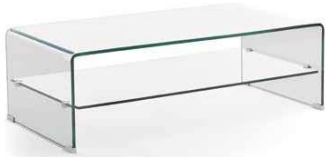

COLECCIÓN SIDNEY